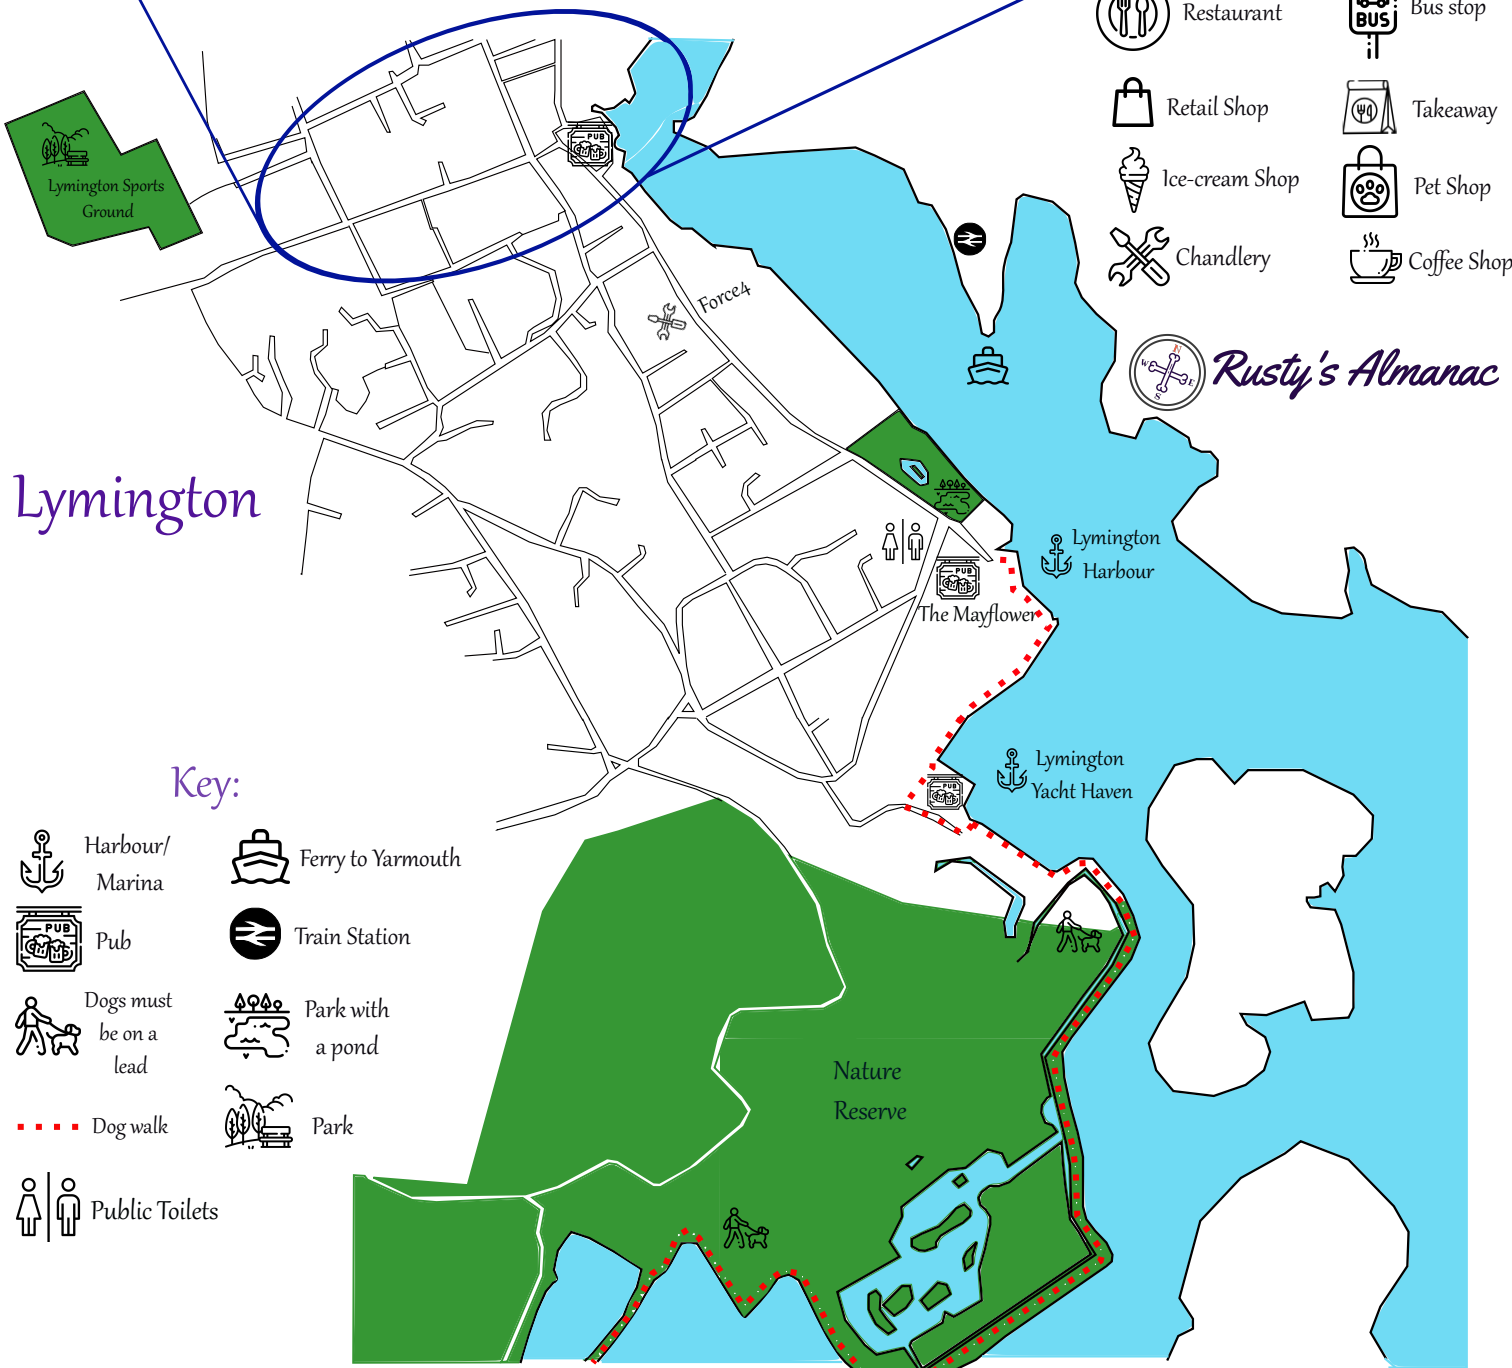

Lymington High Street

Key:

- Restaurant
- Retail Shop
- Ice-cream Shop
- Chandlery
- Bus stop
- Takeaway
- Pet Shop
- Coffee Shop

Key:

- Harbour/ Marina
- Ferry to Yarmouth
- Pub
- Train Station
- Dogs must be on a lead
- Park with a pond
- Dog walk
- Park
- Public Toilets

Continue along the Solent Way
Eventually has a turn off to Hurst Castle